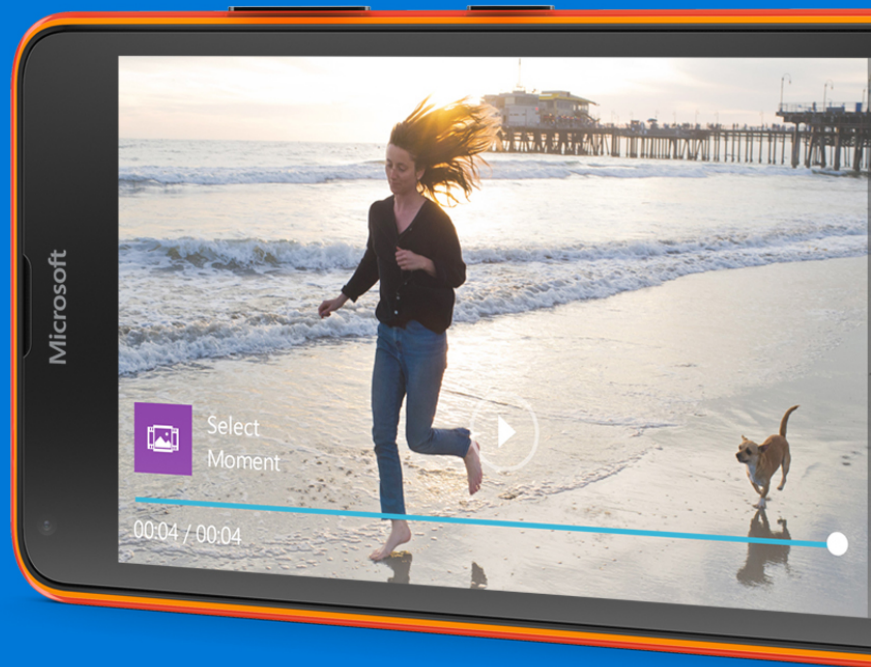

STORE LIVE TILE (US only)

The Store Live Tile displays featured apps and games that are the most popular in the Store, or most relevant for you.

Lumia 640

Lumia Innovations

LUMIA SELFIE APP

The Glam Me App has been updated with new features and a new name. Now known as Lumia Selfie, the app helps people create the perfect selfie with the introduction of several great new features.