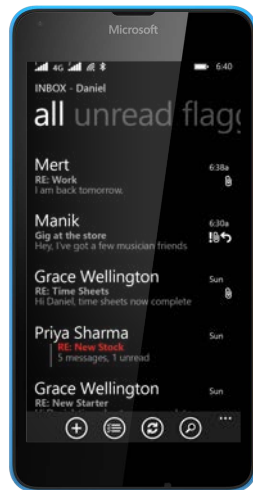

THREADS

You'll see your Threads whenever you launch Messaging. They're organized by conversation to help you keep track of who said what. Threads with messages you haven't viewed are in colour, enabling you to quickly see which people have reached out to you or replied to a message you sent. Buttons at the bottom of the panel provide quick access to common actions. Tap New to start a new Thread. You can also search threads for specific words or names. Tap More to quickly access draft text messages. Or go to Settings to Group Text (described below) on or off. You can also turn on Text Message Backup to back up your messages to the cloud. That way, if you ever have to retrieve your backup texts, you can select to download all of your text messages (or just your texts from last month or the past year).

MUTE AND QUIET HOURS

If you are busy and don't want to receive text notifications, you can now tap the More button to mute the thread.

SEND AND RECEIVE MESSAGES WITH YOUR VOICE

Built-in voice-to-text conversion in Windows Phone 8.1 makes it easy to compose messages using your voice. It works with email, text messages, and IMs, as well as hands-free text messaging for use with headsets and Bluetooth devices.

NEVER MISS A MESSAGE

When you receive a new text message or, you'll hear a sound and a brief notification will appear at the top of the screen, even if your phone is locked. When you have new messages, the Messaging Tile on the Start screen will show you how many you have and the emoticon on the Tile will change.

SEND PHOTOS, CONTACTS, AND MORE

Windows Phone supports MMS and photo attachments in Messenger, so you can send photos that are saved to your phone and links to websites within your messages. Just tap Attach when composing a message and choose a photo — you can choose from your online albums and the photos on your phone. Or tap Camera at the bottom of the screen to use your phone's camera to take and include a new photo on the fly. And now, with Windows Phone 8.1, you can also share contacts, videos, voice notes, contact cards and Office documents via text message. To share your location when composing a message, simply tap Attach > My Location. Windows Phone will instantly pinpoint your location and add a small map to your message.

DID YOU KNOW?

The Word Flow keyboard makes using emoticons more fun and easy. Just tap the emoticon key on the keyboard to choose from hundreds of new ones. In fact, we added so many that we had to redesign the emoticon chooser.

DID YOU KNOW?

Windows Phone makes it easy to act on the content of text messages and IMs by enabling you to send an email, call a phone number, open a website, or map an address with just a tap.