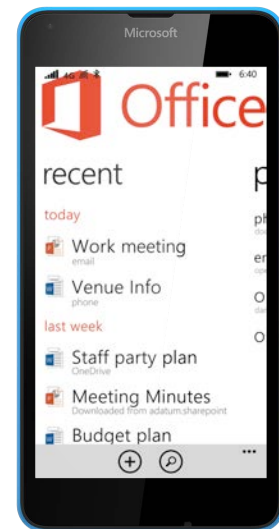

LUMIA 640 HELPS PEOPLE ACCOMPLISH MORE ON THE GO – RIGHT OUT OF THE BOX

Increased Productivity

Easily connect with work and personal e-mail correspondence on the go with Microsoft Outlook, built-in and free. Access, edit and share Word, Excel and PowerPoint documents, and OneNote notebooks, wherever you may be whether they are work presentations or your all-important CV.

Built-in Skype Integration

Skype comes pre-loaded on Lumia 640 so you have instant access to free calls to over 300 million Skype users. The Skype experience is made even better with built-in Skype integration and a front-facing camera which allow you to switch seamlessly between voice and video calls and chat with the utmost ease.

OneDrive Cloud Storage

Save and sync photos, videos and Office documents securely with free OneDrive cloud storage*, so that your documents go wherever you go.

With OneDrive, there is no need to worry about losing important documents or pictures. The auto back-up feature means all your files are uploaded with zero hassle. Furthermore, the OneDrive upload file size limit has been increased by 400%, to 10GB, so you can upload whatever documents and videos you need without having to worry about size.