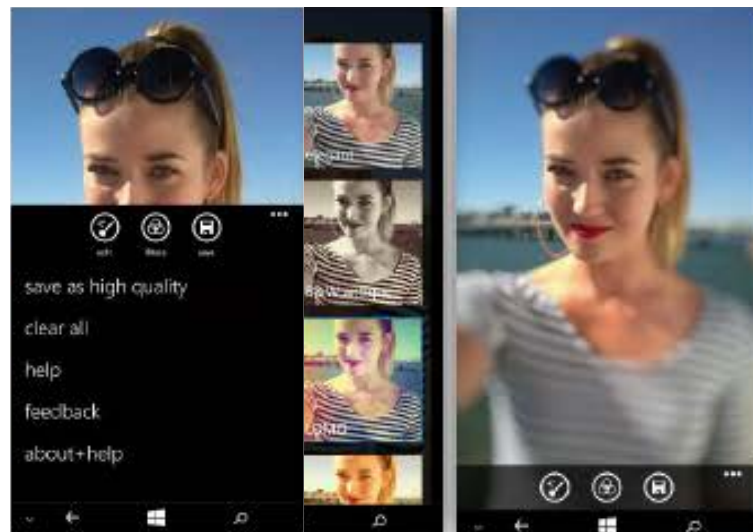

LUMIA SELFIE APP

The Glam Me App has been updated with new features and a new name. Now known as Lumia Selfie, the app helps people create the perfect selfie with the introduction of several great new features.

Sound Guided Capture

Selfies are now easier to take with sound-guided capture for the rear-facing, main camera. Swipe left or right to access new editing effects in the main view and tap anywhere on the screen using the main camera to take your selfie.

Creative Tools for Unique Selfies

Now you can also compare your original photo with a long-press, or adjust the white balance and exposure on the face with updated editing tools. Use new frames and templates as well as reframe for better angles – even images opened directly from the gallery or straight from the app can be edited!

Improvements Across the Board

Lumia Selfie offers improved speed, quality, and editing alongside automatic focusing on faces, performance improvements of the beautification processing as well as higher quality images when cropping.

Even Further Enhancements

The updated Creative Studio helps selfies look even better with improved effects and higher resolution editing. Found your best filter? The app remembers your last setting so your preferred level of beautification is instantly applied.