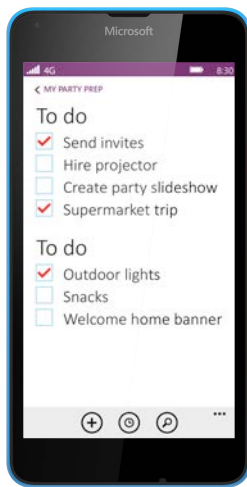

ONENOTE MOBILE

OneNote Mobile makes it easy to capture notes and ideas on the go. You can type a note, use your phone's camera to capture a photo and insert it into a note, capture audio using your phone's microphone, or dictate a voice note while you're doing something else on your phone and have it automatically transcribed and inserted into OneNote. It can even work when your phone is locked.

ON THE START SCREEN

OneNote is a separate app on your Start screen, enabling you to get to it even faster. Tap the OneNote Live Tile on the Start screen to see all your OneNote notebooks. By default, you'll see any existing notebooks on OneDrive that are tied to the Microsoft account you used to set up your phone, as well as a new one that was created when you set up your phone. You'll also see a shared notebook for any Rooms you've created.

The OneNote Live Tile will even show you which note was updated last. If you want, you can pin individual notes to the Start screen for faster access.

FIND YOUR NOTES FAST

If you find yourself using OneNote more and more, don't worry. It's easy to navigate your notebooks. You can also search the text in your notes — just tap Search and enter a word or phrase. Or tap Recent to see your notes in the order you last accessed them.

AUTOMATIC SYNC WITH ONEDRIVE AND OFFICE 365

By default, all your OneNote notebooks are automatically synced with OneDrive or OneDrive Pro on Office 365, making it easy to create a to-do list on your PC and then check off items as they're completed on your phone. It works the other way, too, so you can capture a photo of a whiteboard using your phone and then view it on your PC using the desktop version of OneNote or the OneNote Web App. Of course, you have complete control over which notebooks or pages in a notebook are synced. (Not all notebooks or pages are synced, only the ones you access.)

EASY INFORMATION CAPTURING AND RICH FORMATTING

When you're viewing a note, just tap on the screen where you want to edit the note — it'll bring up the Word Flow Keyboard, which can help correct and predict your typing. Below the keyboard, you'll see buttons for inserting a To-Do item with checkbox, creating a bulleted list, inserting an existing photo (or capturing and inserting a new one), and capturing audio using your phone's microphone. Tap More to the right of those buttons to share a note, pin it to Start, create a numbered list, increase or decrease indent, or choose formatting options that include bold, italics, underlined, and highlighting.

DID YOU KNOW?

You can send photos to OneNote. Just shoot a picture with the camera, tap and hold the photo, tap Share, and choose OneNote.

DID YOU KNOW?

You can dictate your notes and have them automatically transcribed and added to OneNote, without having to type them in by hand: press and hold the Search button to activate Speech. Say "Note" and speak your note.