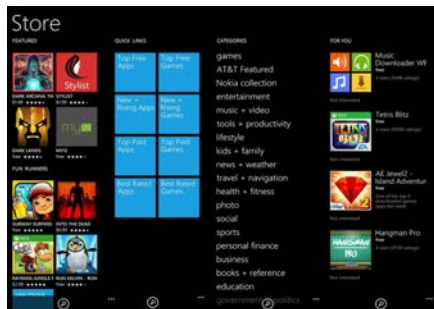

WINDOWS PHONE STORE

The Windows Phone Store - available in 191 countries - is your superstore for loading up your Windows Phone with apps and games. Even if you don't know exactly what you're looking for you'll have plenty of opportunity to discover something interesting. By just entering the Store you'll see a listing of Featured apps & games, and app collections that align with your interests. Swipe to the left to see personal recommendations selected just "For You".

The Windows Phone Store utilizes the power of Bing search technology to deliver the most relevant results and recommendations. The Store even learns what you like and recommends apps just for you. We think you'll also appreciate how we've made it easy to decide whether apps are right for you - and to stay on top of any updates.

The Windows Phone Store is quick, convenient, one-stop shopping for your phone - with a new experience every time you visit.

FINDING THE APPS YOU'LL LOVE

The Windows Phone Store provides many ways to shop for apps - just tap the Store Tile on the Start screen (or tap Store in your App list) and start exploring. The Store is now comprised of four main panels: Featured apps, Quick Links, Categories, and a "For You" panel.

While browsing apps, the first thing you'll see is the **Featured apps** of the day. Each Featured app is quality-rated by a team of editors, and selected based on consumer appeal. Scroll down to find recommended Collections which are also hand-curated to help you discover great apps in the Store.

Quick Links give you the best sellers, including Top Free, Top Paid, Top Games, Best Rated. These are perennial favourites that consumers love to see.

Categories allow you to "browse the aisles" for the apps you want. Categories make it easy to find certain types of apps — such as those for entertainment, news, sports, business, education and will also include a category of apps made especially for your Lumia.

The **For You** panel provides opt-in personal suggestions that Bing thinks you may like based on your interests, previous purchases and activity on your Facebook page.

DID YOU KNOW?

You can now choose to have all your apps update automatically. Once they've been updated, you'll receive a notification in the Action Center.

DID YOU KNOW?

New Windows 8 "universal apps" can be purchased once and downloaded for use all across your Windows 8 devices – phone, PC and tablet.

DID YOU KNOW?

The enhanced Store interface provides more app details to help you find the perfect app, sorting reviews by most helpful, recent, highest and lowest rated.