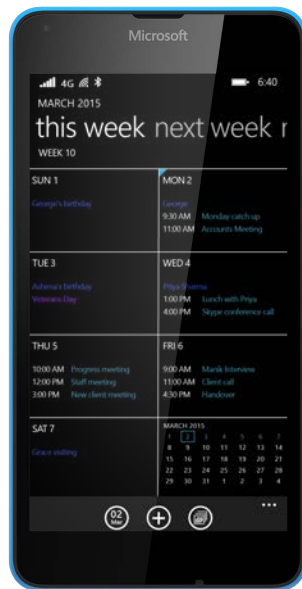

IMPROVED CALENDAR

Windows Phone provides powerful calendar tools to help you stay on top of your day, beginning by displaying your next appointment on the lock screen and Start screen. With Windows Phone 8.1, you can now view your schedule in different ways, with interactive weekly, monthly and even yearly calendars, all just one tap away.

Automatic weather forecasts appear above each day to help you dress for the weather. Appointments from multiple calendars are displayed in one place and colour-coded — including your Room and Facebook events.

ALWAYS KNOW WHAT'S NEXT

Your Windows Phone puts upcoming appointments front and centre. Your next appointment is readily displayed on your phone's lock screen and as a large notification just prior to you meeting. You'll also see your next meeting displayed on the Calendar Live Tile on the Start screen — showing you at a glance where you need to be next.

SEE ALL YOUR CALENDARS IN ONE PLACE

Your Windows Phone supports multiple calendars, including those from Hotmail, Outlook.com, Google, Yahoo, Exchange Server, your Rooms, and Facebook, with the ability to turn each one on or off at any time. You'll see appointments across all your calendars in a single view, with appointments from each calendar colour-coded to help you differentiate between personal and work commitments at a glance. You can sync and view multiple calendars for Exchange ActiveSync-enabled accounts.

QUICK EVENTS

Quick Events in Windows Phone 8.1 let you create appointments faster by typing the subject from directly within your calendar's day view — just tap the time for the appointment in the displayed grid and start typing.

VIEW YOUR COMPLETE SCHEDULE YOUR WAY

Windows Phone gives you multiple ways to view your calendar, depending on whether you're making a new appointment or working your way through an already packed day, week or month. Just tap the View button to select an interactive day, week, month view. You can even access your yearly calendar. Each view lets you slide left or right to instantly see past or future dates. For example, on the day view, you can slide left to see tomorrow's schedule or slide right to see your appointments from yesterday. You can always return to your current schedule by tapping the Today button. And because each view is interactive, you can quickly tap a week, month or year to drill right down to specific appointments.

DID YOU KNOW?

When viewing a meeting on your calendar you can view a complete list of attendees by tapping the Attendees link.

DID YOU KNOW?

By opening an appointment and tapping the Late button that looks like a running figure you can send an email telling everyone that you're running late.

DID YOU KNOW?

Windows Phone lets you use your calendar to sync, view, and manage your Task List, which you'll find by tapping the More button.