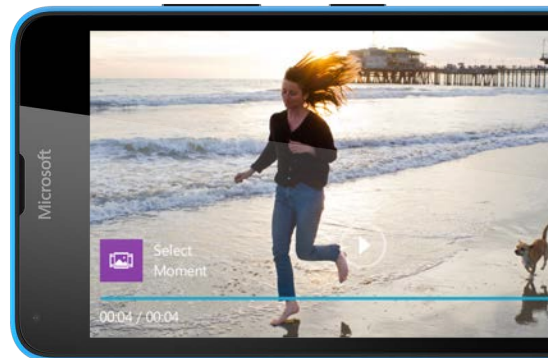

Built-in Skype and auto-sign in. Skype now comes built-in on Windows Phone 8.1. You can be signed into your account automatically when you sign in to your Microsoft account. This will automatically integrate your Skype contacts into the People Hub.

Social Extensibility framework. You can now install your favorite apps, sign in just once - and the People Hub and Live Tile experience will automatically light up, including deep links to social updates and a new Connect panel that links you directly to other info and features in the app.

INTERNET EXPLORER 11 FOR WINDOWS PHONE 8.1

Your Windows Phone puts what the web is about in your pocket, making it easy to find, view, and act on web content. The new and improved features have been detailed later on in this guide.

WINDOWS PHONE STORE

The Windows Phone Store is your superstore for loading up your Lumia 640 with stuff that makes it uniquely yours, including apps, games, and music. The new and improved features have been detailed later on in this guide.

DID YOU KNOW?

Windows Phone's camera roll will automatically group your photos and videos into "collections" based on date, location and activity. With the new Collection features, your camera roll gets organized in a way that means more to you, making it easier to find and share your photos.

DID YOU KNOW?

Windows Phone 8.1 now comes with Custom Volume Settings which includes separate sliders for your ringer/notifications and for your apps and media.

DID YOU KNOW?

Windows Phone 8.1 now features a "project my screen" setting which can enable either a wireless or USB connection to a monitor, TV, or projector.