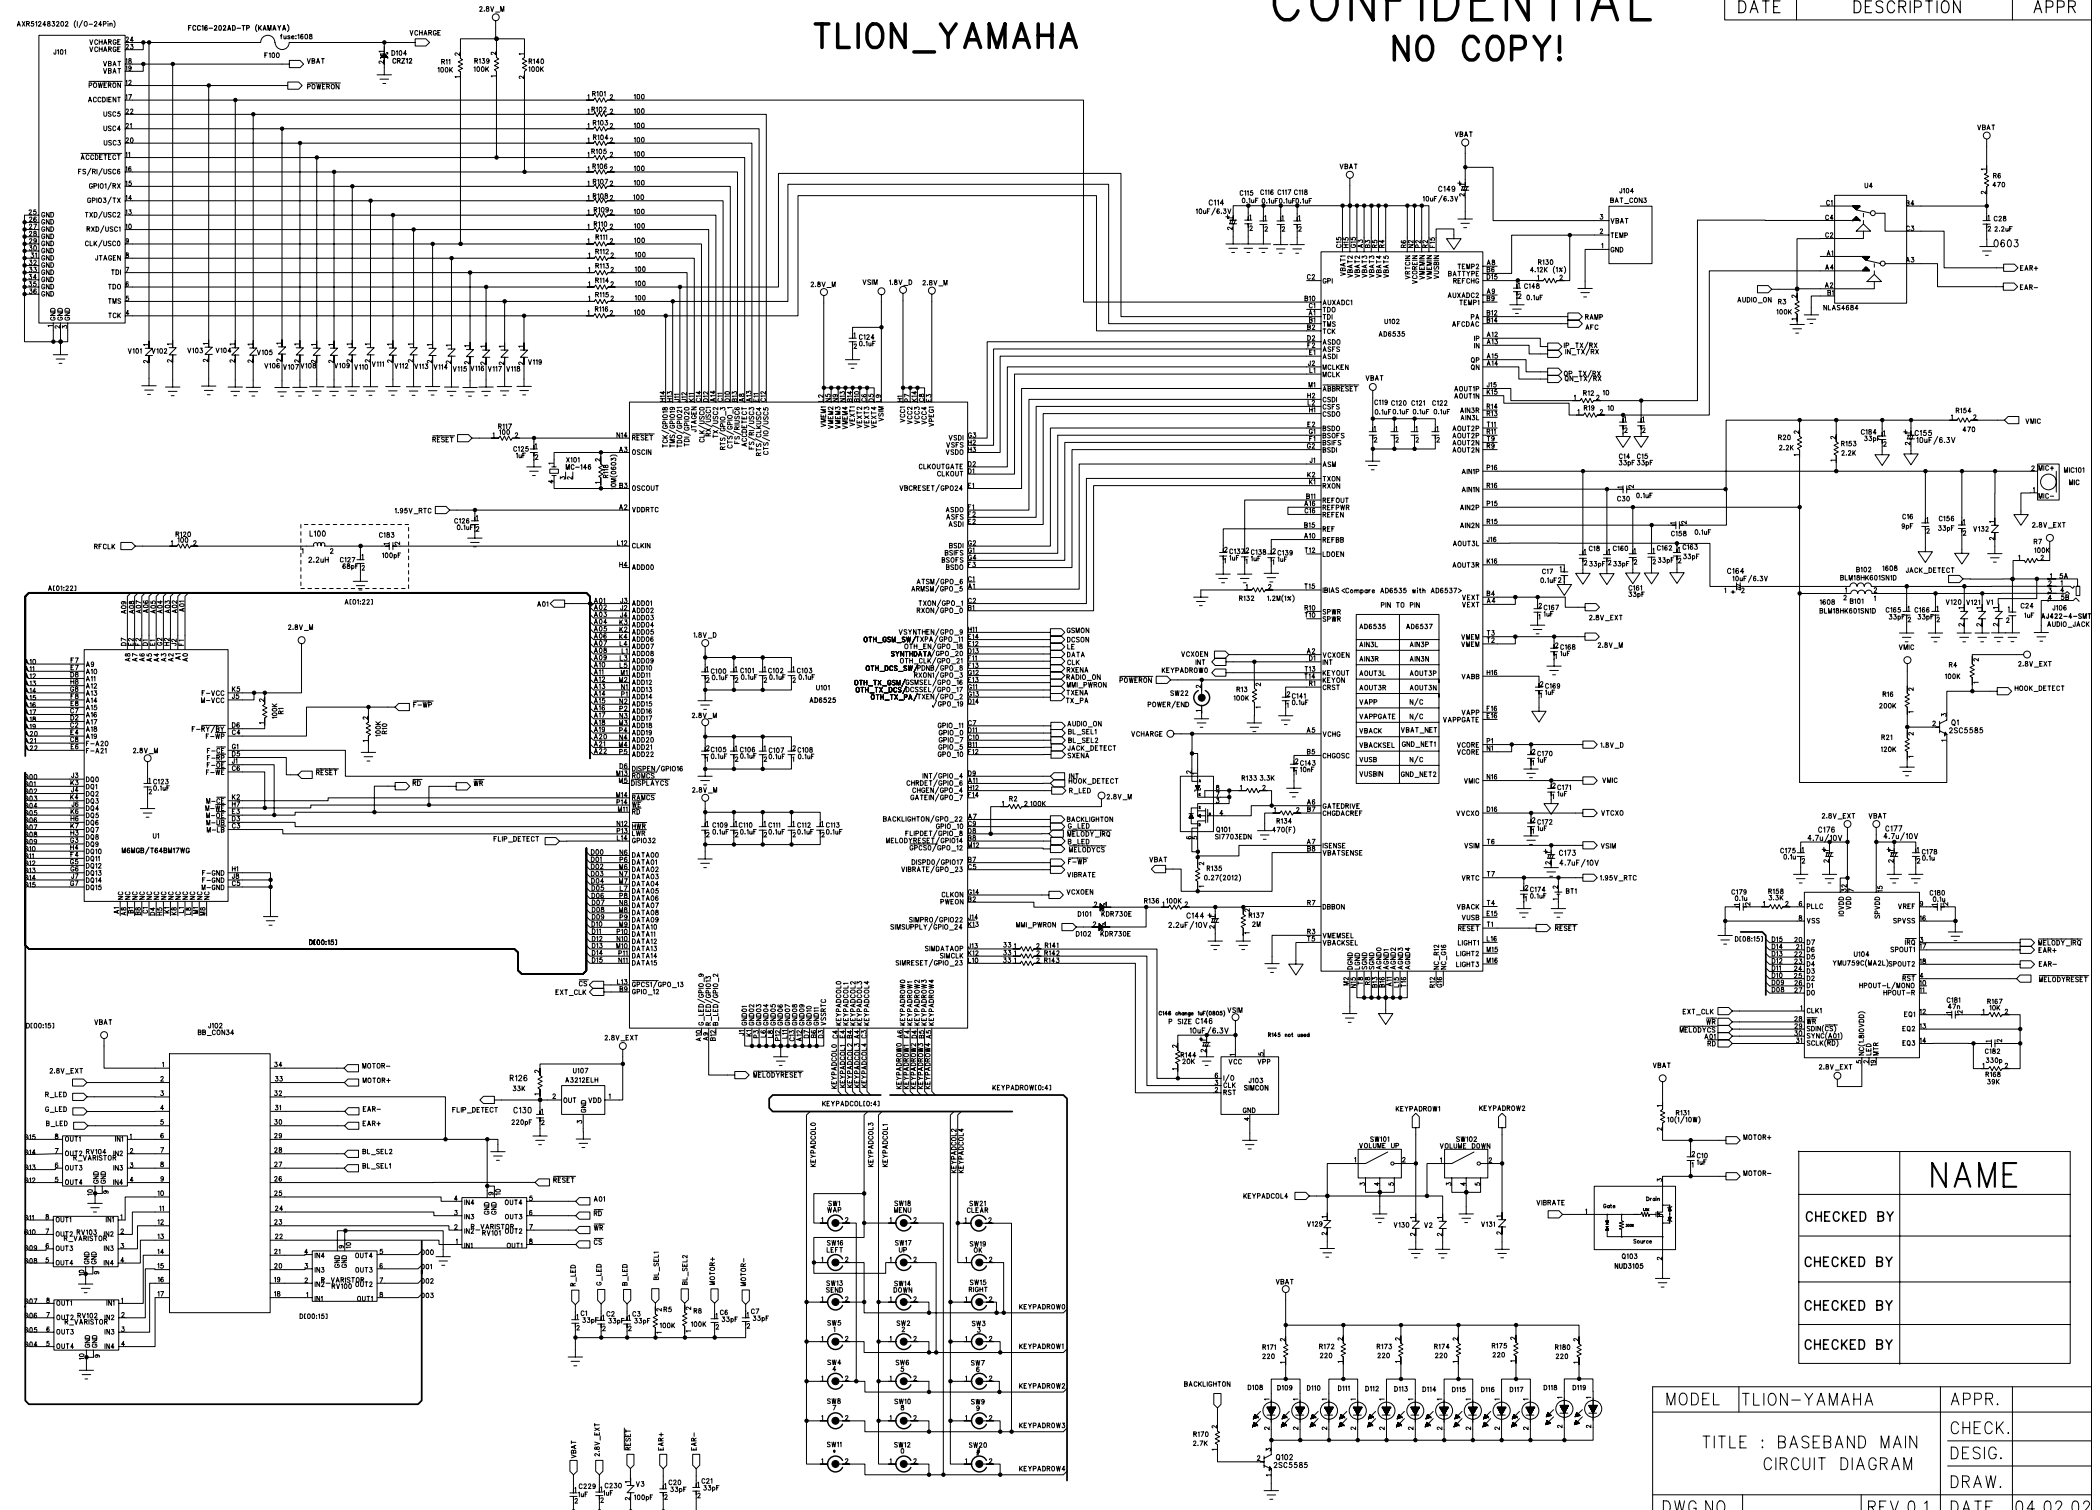

TLION_YAMAHA

NAME	
CHECKED BY	
CHECKED BY	
CHECKED BY	
CHECKED BY	

MODEL	TLION-YAMAHA	APPR.	
TITLE : BASEBAND MAIN CIRCUIT DIAGRAM		CHECK.	
DWG.NO	REV.0.1	DATE	04.02.02
PANTECH CORPORATION		SHEET	1 OF 2

Ver 1.0_최종회로도_Sch1 - Fri Jun 04 17:10:23 2004

CONFIDENTIAL

GSM : 880-960MHz
 DCS : 1710-1880MHz
 PCS : 1850-1990MHz

CP Current
 GSM , DCS , PCS : 1mA

MODEL	TLION VER 0.6 TP	APPR.	
TITLE : RF MAIN CIRCUIT DIAGRAM		CHECK.	
		DESIG.	
		DRAW.	
DWG.NO	REV:0.5	DATE	03.12.08
PANTECH CORPORATION		SHEET	2 OF 2