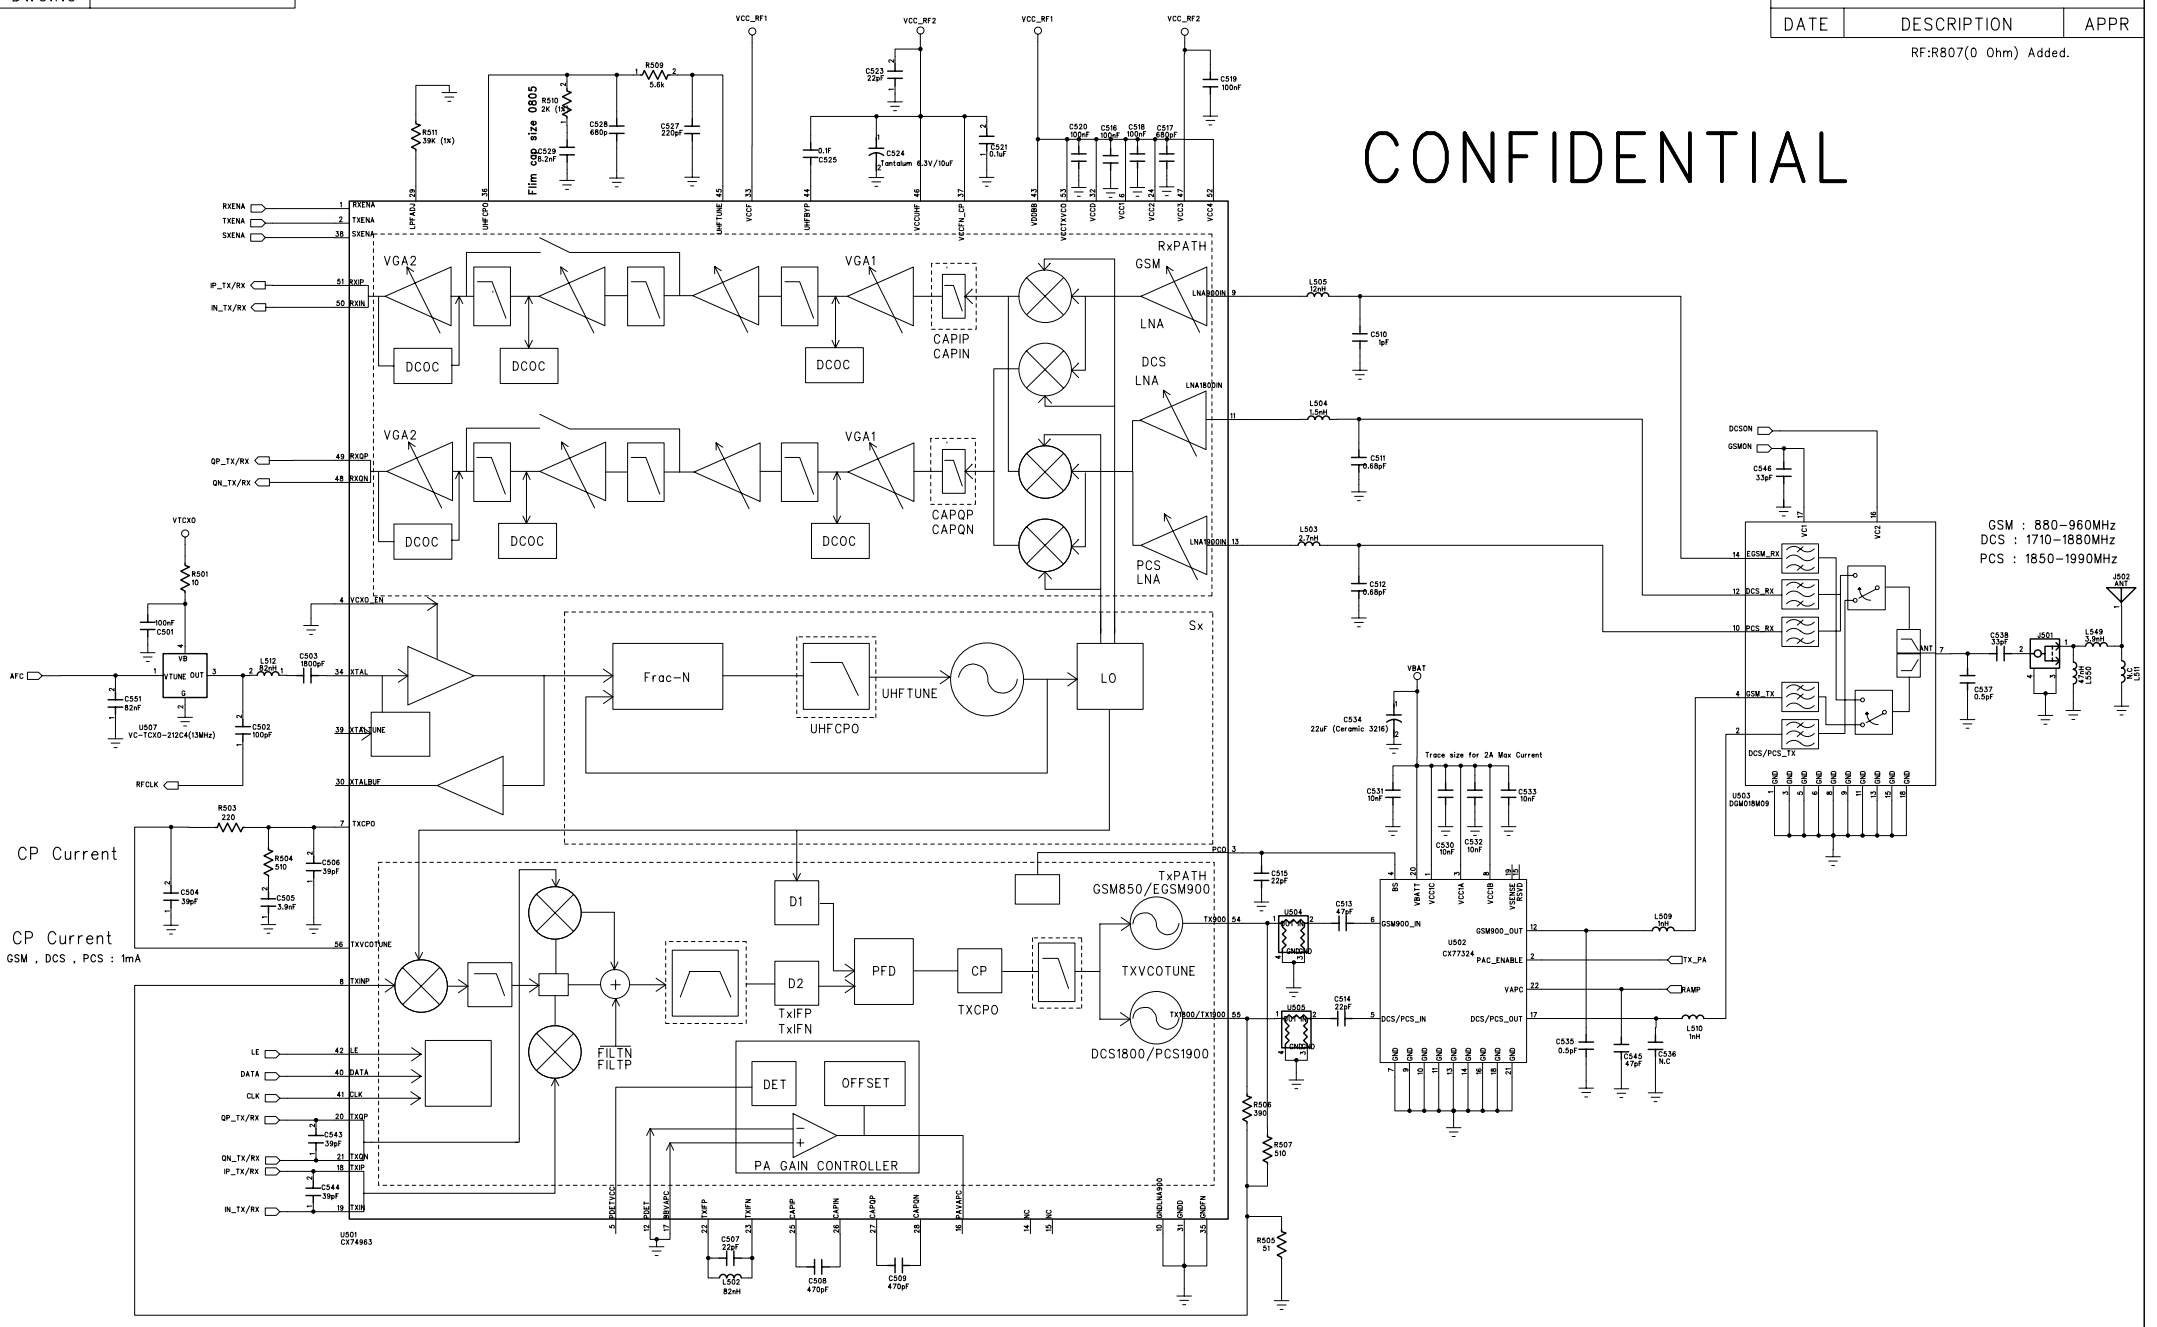

TLION_YAMAHA

NAME	
CHECKED BY	
CHECKED BY	
CHECKED BY	
CHECKED BY	

MODEL	TLION-YAMAHA	APPR.	
TITLE : BASEBAND MAIN CIRCUIT DIAGRAM		CHECK.	
DWG.NO	REV.0.1	DATE	04.02.02
PANTECH CORPORATION		SHEET	1 OF 2

Ver 1.0_최종회로도_Sch1 - Fri Jun 04 17:10:23 2004

CONFIDENTIAL

GSM : 880-960MHz
 DCS : 1710-1880MHz
 PCS : 1850-1990MHz

CP Current
 GSM , DCS , PCS : 1mA

MODEL	TLION VER 0.6 TP	APPR.	
TITLE : RF MAIN CIRCUIT DIAGRAM		CHECK.	
		DESIG.	
		DRAW.	
DWG.NO	REV:0.5	DATE	03.12.08
PANTECH CORPORATION		SHEET	2 OF 2