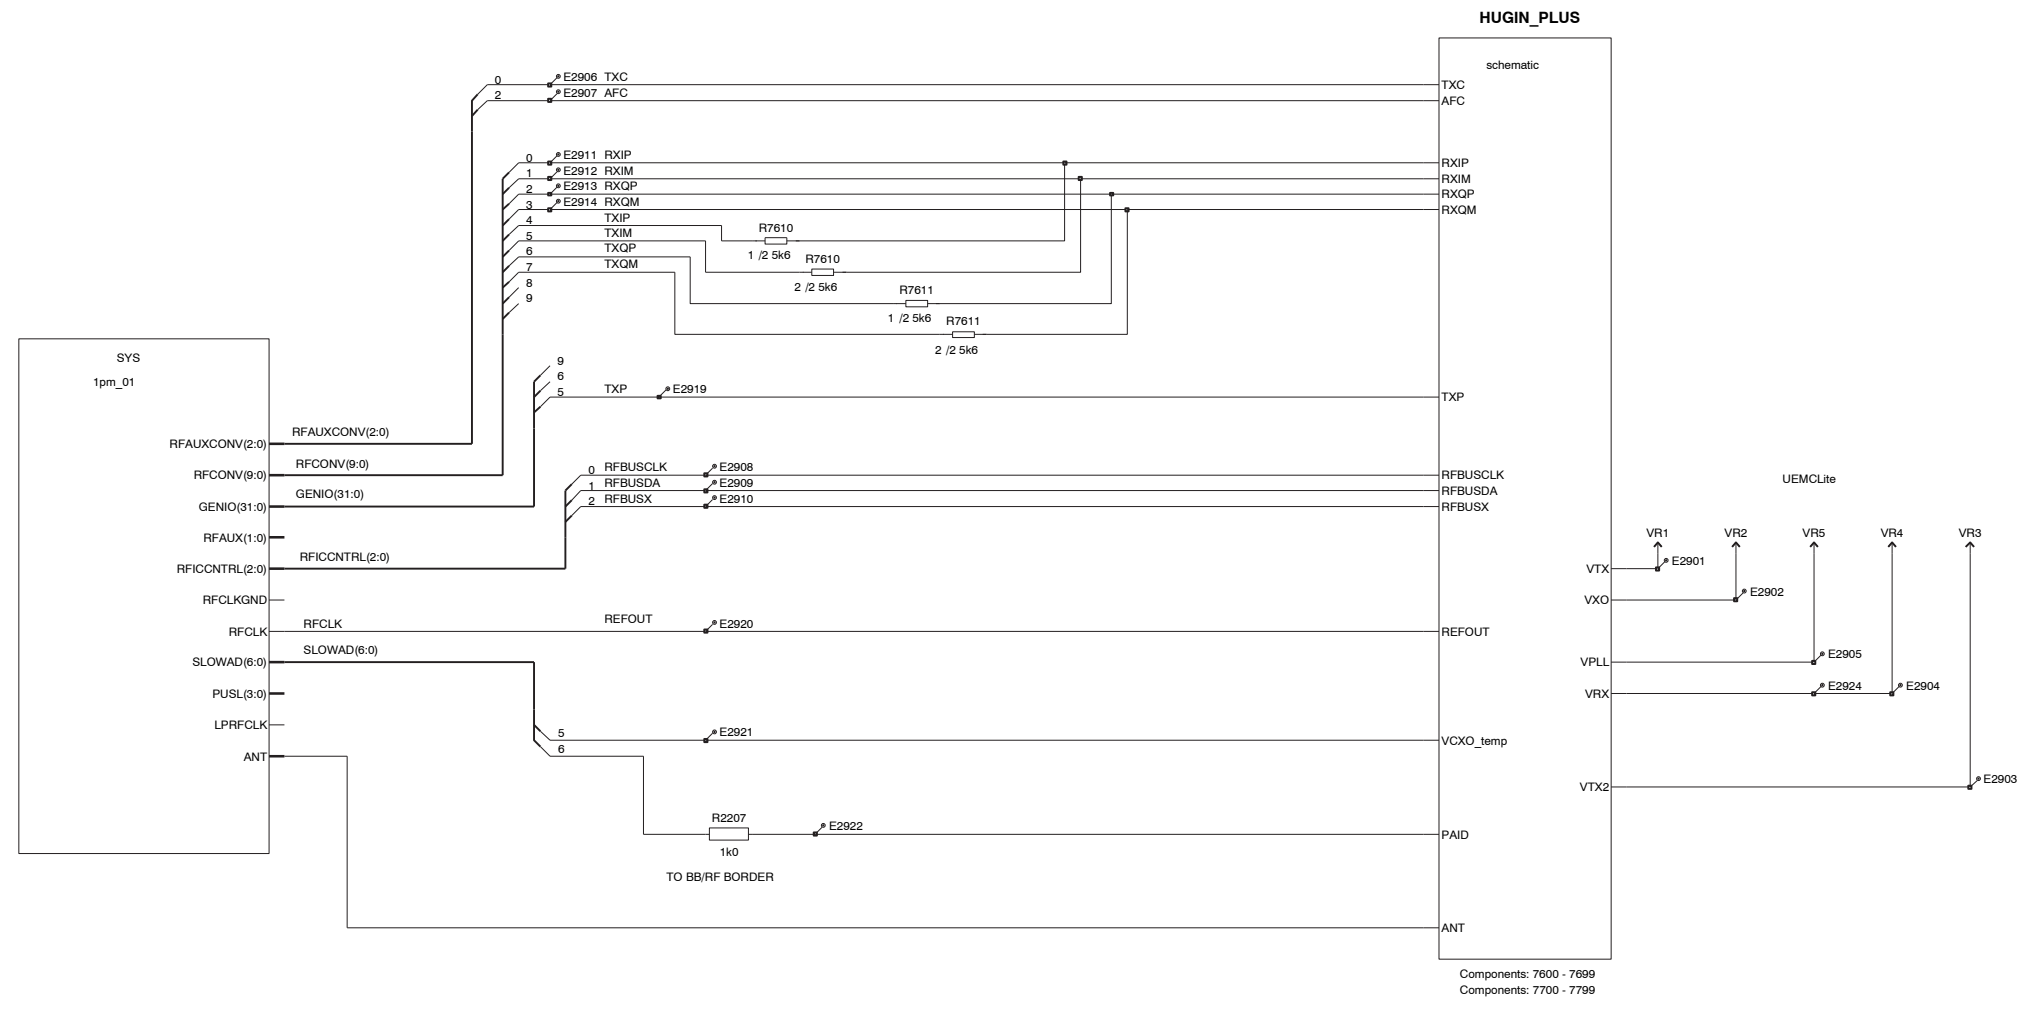

BTHFMRDS_2.0D_141 A1.0 2006 WK 39 RELEASE

BLUETOOTH & FM RADIO DISCRETE

REFERENCE NUMBER ALLOCATION

SYSCONN:	2000 TO 2099
POWER:	2200 TO 2399
SME:	2800 TO 2899
RF-BB:	2900 TO 2999
MEMORY:	3000 TO 3099
EMU:	3100 TO 3199
UFP:	2800 TO 2899
FMRADIO:	6100 TO 6199

- RFALX(1-5)
- RFCLKGND
- LPRFLCK
- PUSL(1-5)

REFERENCE NUMBER ALLOCATION
 KEYUI: 2400 to 2599
 AUDIO: 2100 to 2199

2cw_50a_asmdrw_t.pdf

2cw_50a_asmdrw_b.pdf