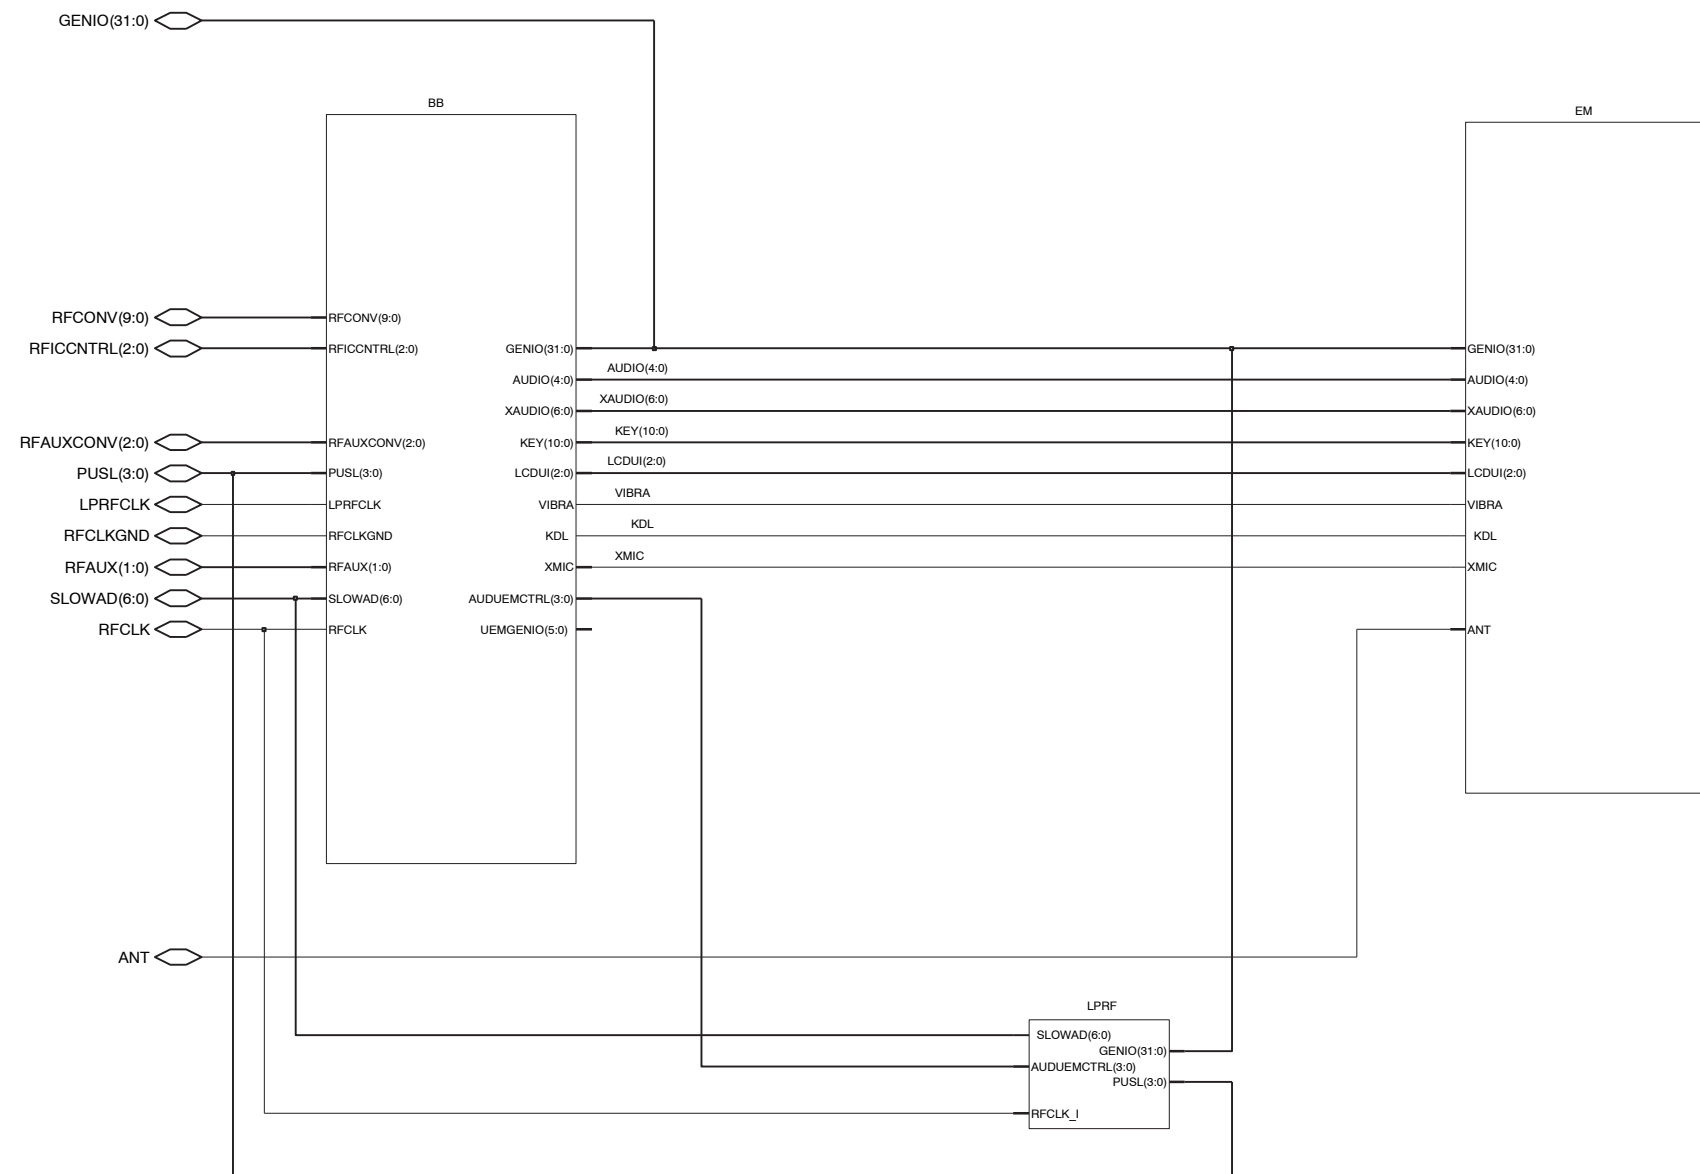

BTHFMRDS_2.0D_141 A1.0 2006 WK 39 RELEASE

BLUETOOTH & FM RADIO DISCRETE

REFERENCE NUMBER ALLOCATION

SYSCONN:	2000 TO 2099
POWER:	2200 TO 2399
SME:	2800 TO 2899
RF-BB:	2900 TO 2999
MEMORY:	3000 TO 3099
EMU:	3100 TO 3199
UFP:	2800 TO 2899
FMRADIO:	6100 TO 6199

- RFALX(1-5)
- RFCLKGND
- LPRFLCK
- PUSL(1-5)

REFERENCE NUMBER ALLOCATION
 KEYUI: 2400 to 2599
 AUDIO: 2100 to 2199

2cw_50a_asmdrw_t.pdf

2cw_50a_asmdrw_b.pdf