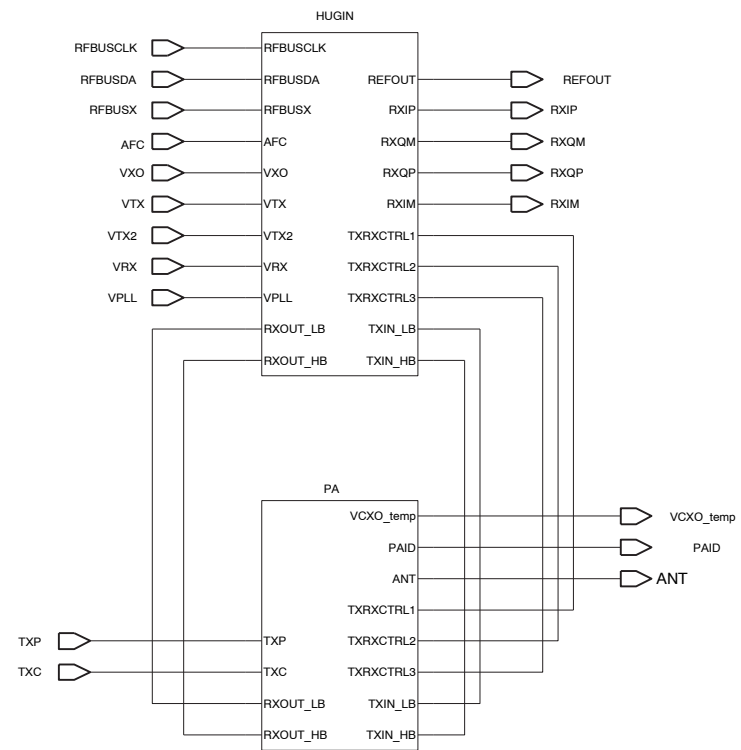

BTHFMRDS_2.0D_141 A1.0 2006 WK 39 RELEASE

BLUETOOTH & FM RADIO DISCRETE

REFERENCE NUMBER ALLOCATION

SYSCONN:	2000 TO 2099
POWER:	2200 TO 2399
SME:	2800 TO 2899
RF-BB:	2900 TO 2999
MEMORY:	3000 TO 3099
EMU:	3100 TO 3199
UFP:	2800 TO 2899
FMRADIO:	6100 TO 6199

- RFALX(1-5)
- RFCLKGND
- LPRFLCK
- PUSL(1-5)

REFERENCE NUMBER ALLOCATION
 KEYUI: 2400 to 2599
 AUDIO: 2100 to 2199

2cw_50a_asmdrw_t.pdf

2cw_50a_asmdrw_b.pdf