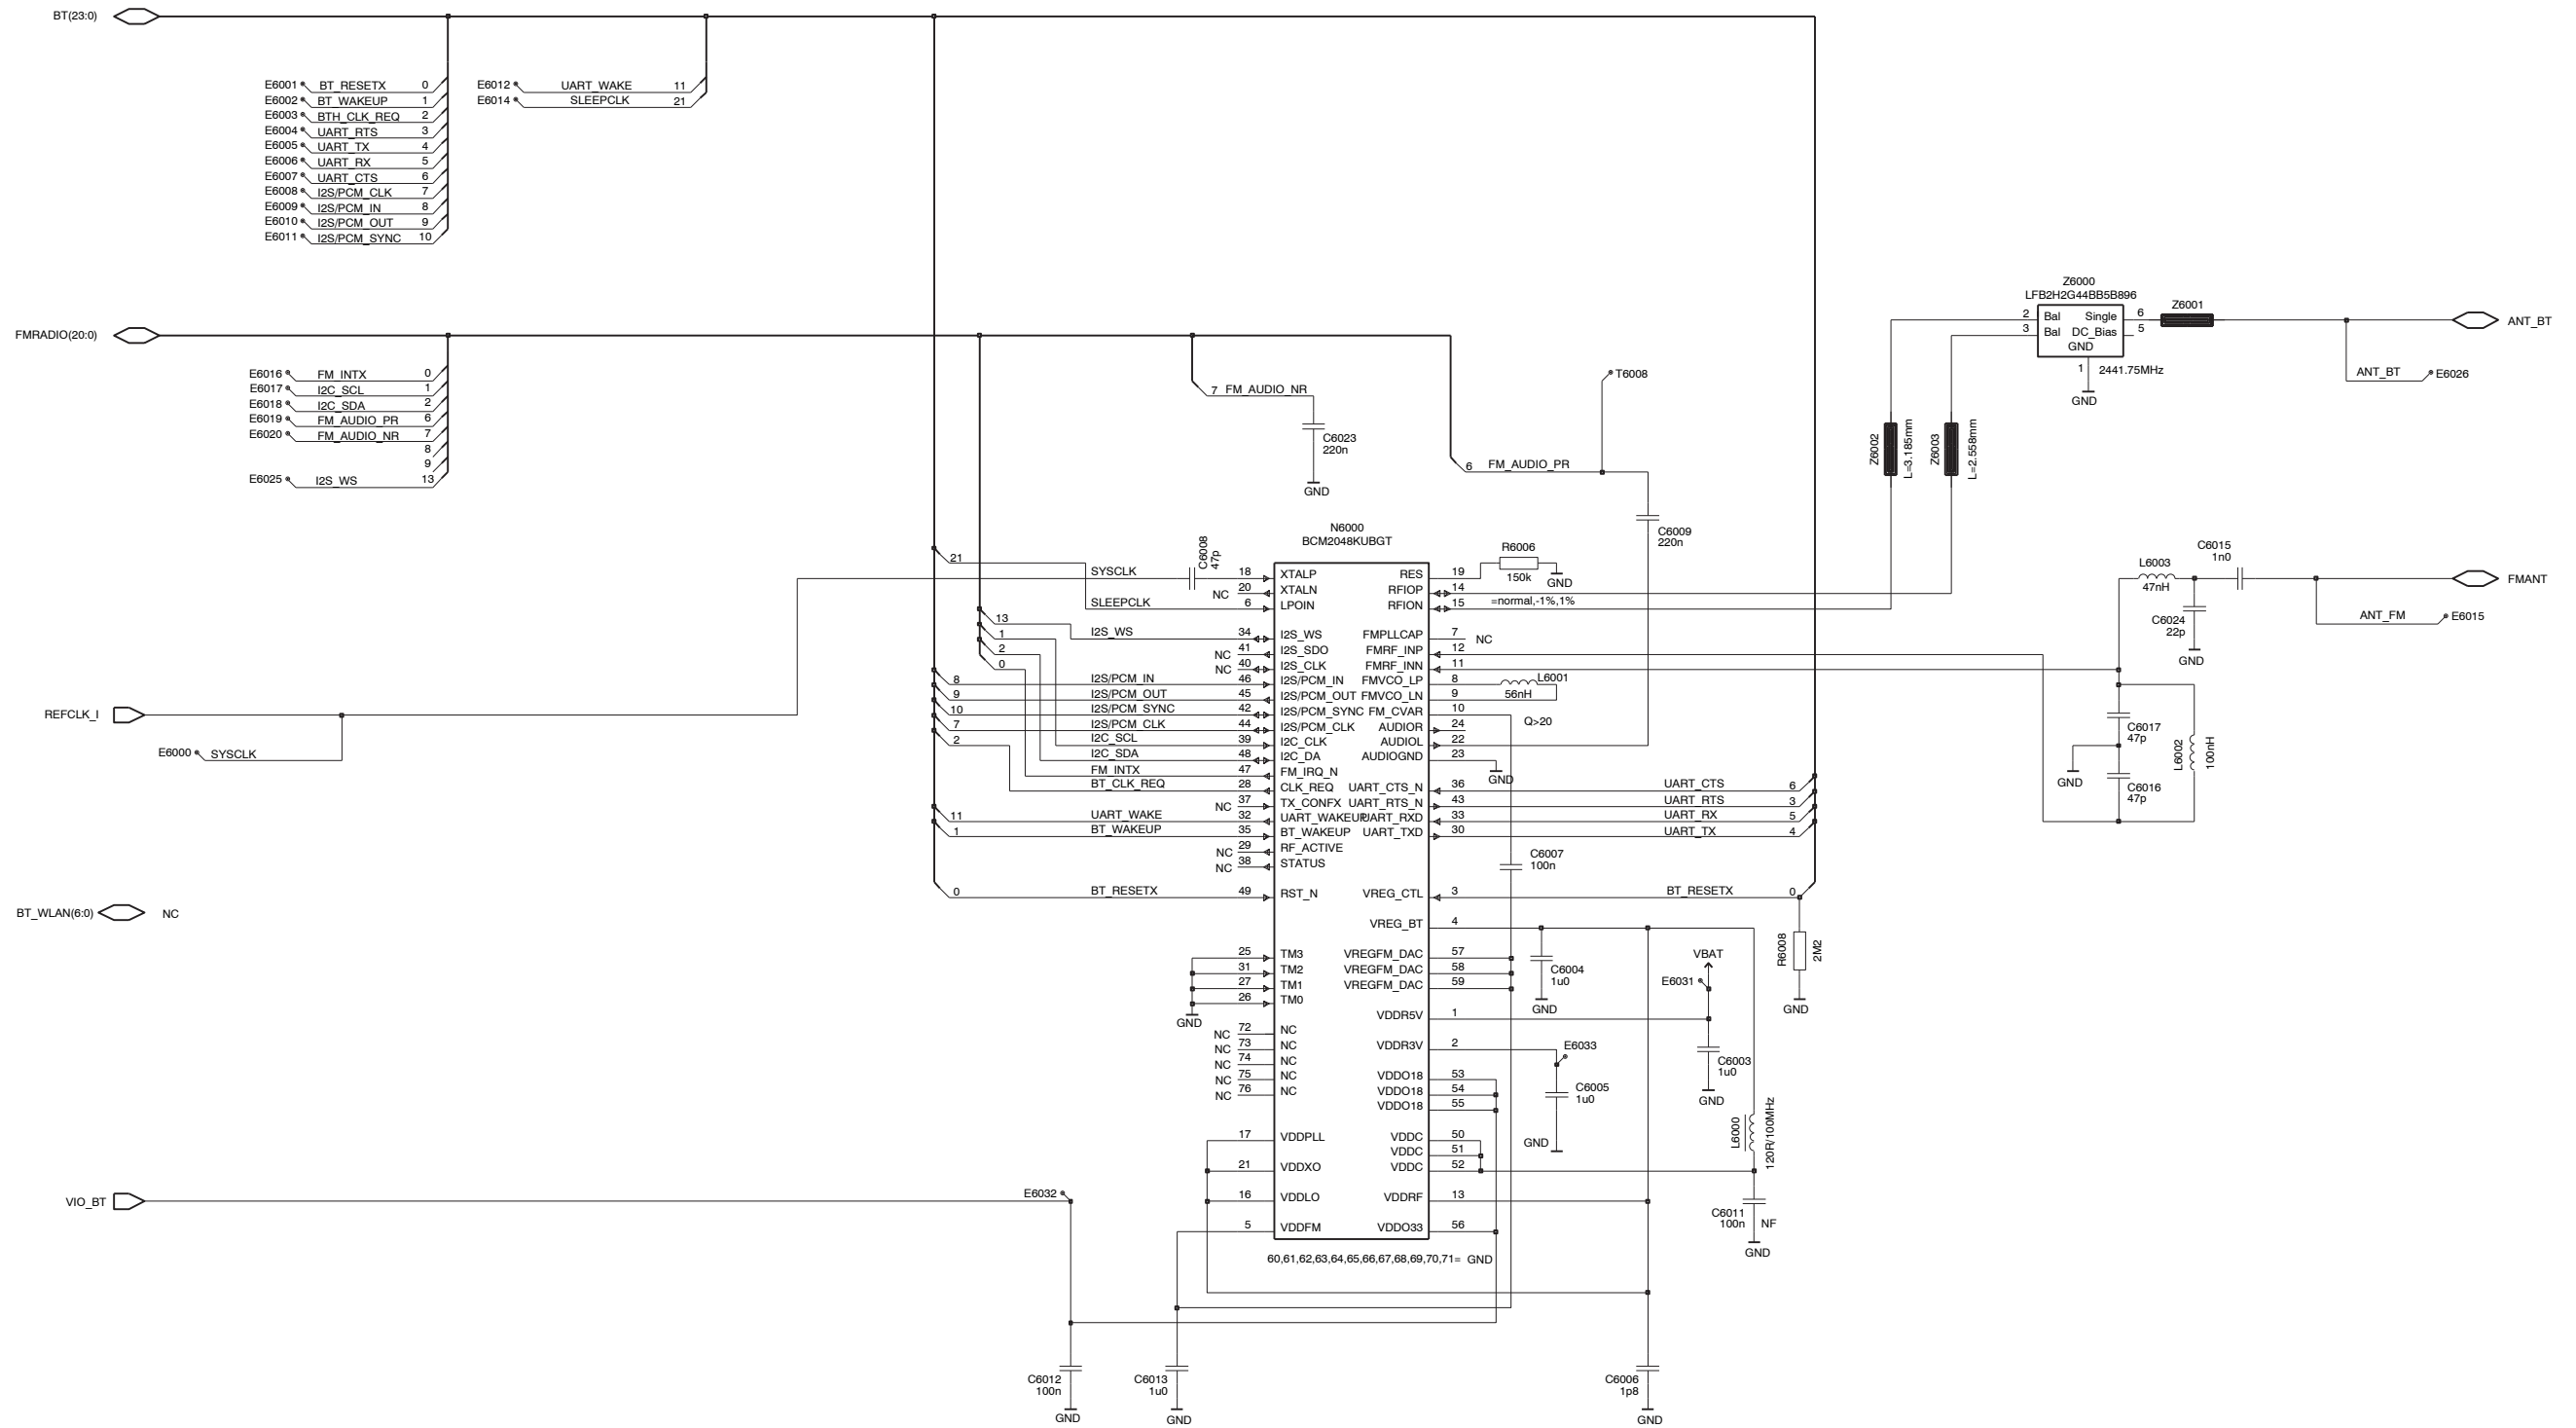

BTHFMRDS_2.0D_141 A1.0 2006 WK 39 RELEASE

BLUETOOTH & FM RADIO DISCRETE

REFERENCE NUMBER ALLOCATION

SYSCONN:	2000 TO 2099
POWER:	2200 TO 2399
SME:	2800 TO 2899
RF-BB:	2900 TO 2999
MEMORY:	3000 TO 3099
EMU:	3100 TO 3199
UFP:	2800 TO 2899
FMRADIO:	6100 TO 6199

- RFALX(1-5)
- RFCLKGND
- LPRFLCK
- PUSL(1-5)

REFERENCE NUMBER ALLOCATION
 KEYUI: 2400 to 2599
 AUDIO: 2100 to 2199

2cw_50a_asmdrw_t.pdf

2cw_50a_asmdrw_b.pdf